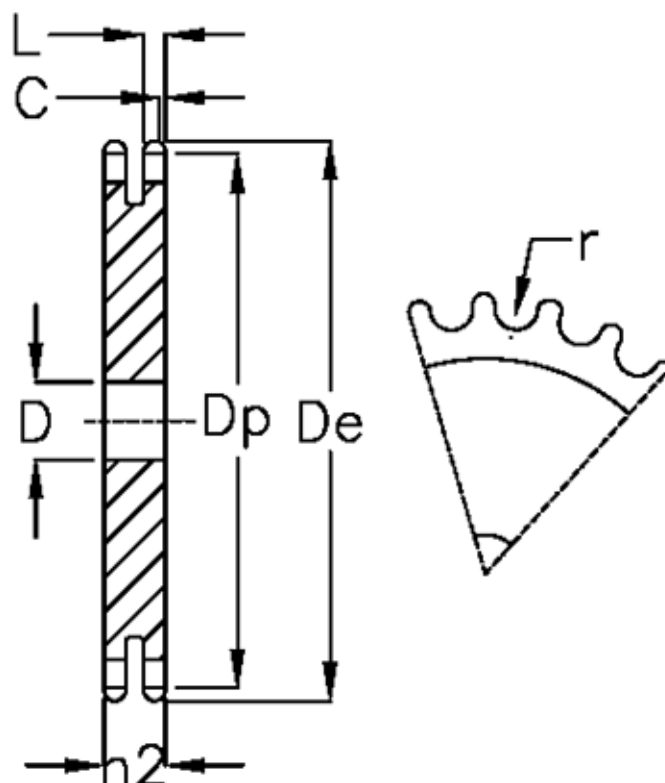

Article number: 616022011034

Description: Plate wheel 28 B-2 Z=34 duplex

Measures

C = 5

D = 30

De = 500

Dp = 481.75

For chain size = 1 3/4 x 1 1/4

For chain type = 28 B-2

h2 = 88.4

L = 28.8

Number of teeth = 34

r = 27.94